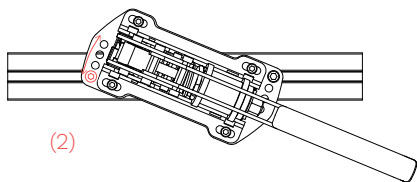

# MOUNT AND CONNECT YOUR HANDBRAKE

Mount the Handbrake base with M5 bolts\* in a horizontal or vertical position on your rig (1).

By using our included adapter plate you will have more fine-tuning options (2).

(1)

(2)

(3)

The lever of the Handbrake can be mounted in a horizontal (default) or vertical position relative to the base (3).

\* All mentioned bolts and nuts are included.