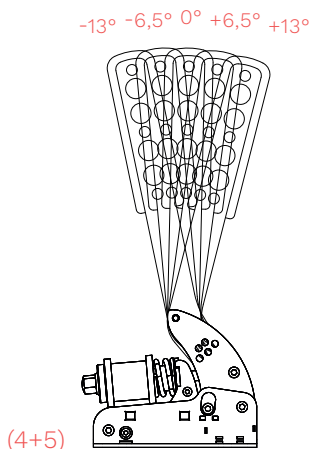

ADJUST THE LEVER

Fine-tune the angle of the lever to your own needs for optimal ergonomics (4+5).