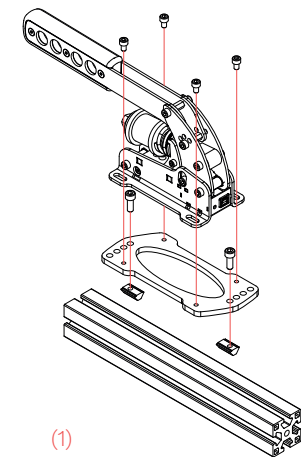

# MOUNT AND CONNECT YOUR HANDBRAKE

Mount the Handbrake base with M5 bolts\* in a horizontal or vertical position on your rig (1).

By using our included adapter plate you will have more fine-tuning options (2).

(1)

(2)

(3)

The lever of the Handbrake can be mounted in a horizontal (default) or vertical position relative to the base (3).

\* All mentioned bolts and nuts are included.

# ADJUST THE ELASTOMER STACK

A total of 3 resistance settings are available to customize the Handbrake feel.

**✓ YES!**

**✗ NO!**

**NOTE:** Always use a 38mm spacer on either side of every elastomer.