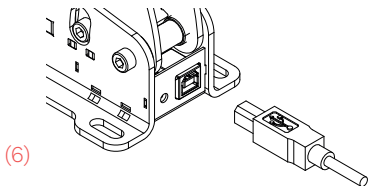

# MOUNT AND CONNECT YOUR HANDBRAKE

Mount the Handbrake base with M5 bolts\* in a horizontal or vertical position on your rig (1).

By using our included adapter plate you will have more fine-tuning options (2).

(1)

(2)

(3)

The lever of the Handbrake can be mounted in a horizontal (default) or vertical position relative to the base (3).

\* All mentioned bolts and nuts are included.

## ADJUST THE LEVER

Fine-tune the angle of the lever to your own needs for optimal ergonomics (4+5).

Use the USB cable to connect the Handbrake to your PC (6).

**You are ready to race!**