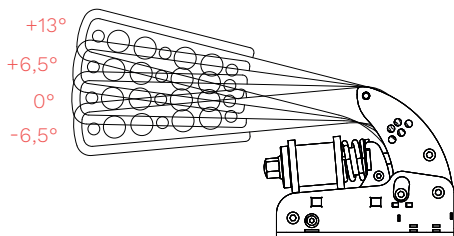

# MOUNT AND CONNECT YOUR HANDBRAKE

Mount the Handbrake base with M5 bolts\* in a horizontal or vertical position on your rig (1).

By using our included adapter plate you will have more fine-tuning options (2).

(1)

(2)

(3)

The lever of the Handbrake can be mounted in a horizontal (default) or vertical position relative to the base (3).

\* All mentioned bolts and nuts are included.

## ADJUST THE LEVER

Fine-tune the angle of the lever to your own needs for optimal ergonomics (4+5).

Use the USB cable to connect the Handbrake to your PC (6).

**You are ready to race!**