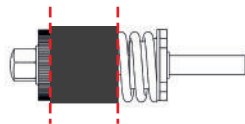

ADJUST THE ELASTOMER STACK

A total of 3 resistance settings are available to customize the Handbrake feel.

✓ YES!

✗ NO!

NOTE: Always use a 38mm spacer on either side of every elastomer.