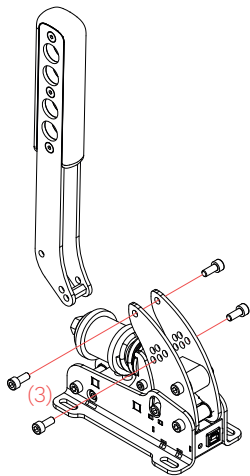

# MOUNT AND CONNECT YOUR HANDBRAKE

Mount the Handbrake base with M5 bolts\* in a horizontal or vertical position on your rig (1).

By using our included adapter plate you will have more fine-tuning options (2).

(1)

(2)

(3)

The lever of the Handbrake can be mounted in a horizontal (default) or vertical position relative to the base (3).

\* All mentioned bolts and nuts are included.

## ADJUST THE LEVER

Fine-tune the angle of the lever to your own needs for optimal ergonomics (4+5).

Use the USB cable to connect the Handbrake to your PC (6).

**You are ready to race!**

# ADJUST THE ELASTOMER STACK

A total of 3 resistance settings are available to customize the Handbrake feel.

**✓ YES!**

**✗ NO!**

**NOTE:** Always use a 38mm spacer on either side of every elastomer.