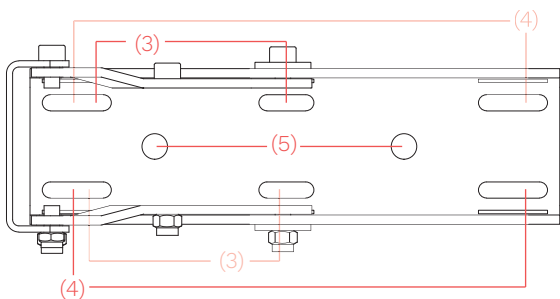

- The front outer and middle outer slots match the mounting pattern of Heusinkveld Sprint pedals (3).
- The front outer and rear outer slots match the mounting pattern of Heusinkveld Ultimate+ pedals (4).
- The two holes on the centerline offer an alternative mounting option, for example if you want to mount the Rest Pedal on an aluminium profile (5).

ADJUST YOUR REST PEDAL

In the base of the Rest Pedal is a 6-position adjustment slot. Use the supplied allen key and wrench to loosen the bolts in positions **A**, **B** and **C**. **NOTE:** do not remove bolts.