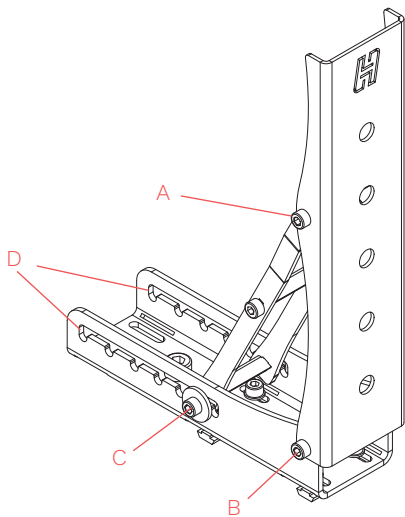

ADJUST YOUR REST PEDAL

In the base of the Rest Pedal is a 6-position adjustment slot. Use the supplied allen key and wrench to loosen the bolts in positions **A**, **B** and **C**. **NOTE:** do not remove bolts.

Slide the bolt through the adjustment slot to any of the 6 positions **D** and re-tighten all 3 bolts.