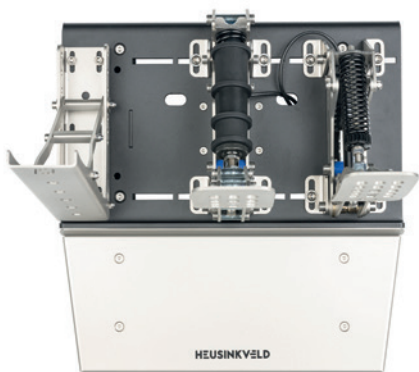

Rest Pedal, Ultimate+ 2-pedal set plus
Ultimate+ Baseplate (HE-SPUBP20)